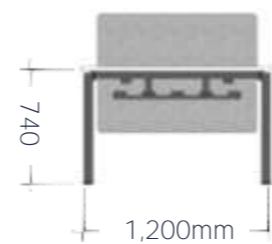

UNIVERSAL

Edition | 2024

Elevate your workspace with the Universal desk, a seamless blend of form and function.

This versatile desk features a sleek white desktop supported by 'O' legs powder-coated in black, creating a striking contrast and modern look. It comes with upholstered dividing screens for enhanced privacy and focus, and includes practical cable trays and a scallop cut-out for efficient cable management.

Available in different sizes and configurations, the Universal desk can be tailored to meet the specific needs of any office environment, ensuring a perfect fit for your space and workflow.

With its elegant design and thoughtful features, the Universal desk is the ideal solution for a dynamic and productive workspace.

Workplace Designs
Architecture | Project Consultancy | Furniture | CAD & Graphics