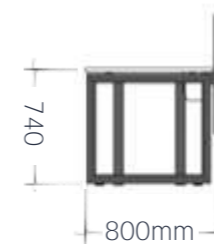

UNIVERSAL

Edition | 2024

Elevate your workspace with the Universal desk, a seamless blend of form and function.

This versatile desk features a sleek white desktop supported by 'O' legs powder-coated in black, creating a striking contrast and modern look. It comes with upholstered dividing screens for enhanced privacy and focus, and includes practical cable trays and a scallop cut-out for efficient cable management.

Available in different sizes and configurations, the Universal desk can be tailored to meet the specific needs of any office environment, ensuring a perfect fit for your space and workflow.

With its elegant design and thoughtful features, the Universal desk is the ideal solution for a dynamic and productive workspace.

Workplace Designs
Architecture | Project Consultancy | Furniture | CAD & Graphics