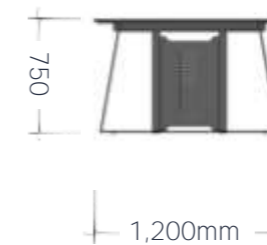

TILDE

Edition | 2024

Step into a world of elegance and functionality with the TILDE meeting table.

This stunning table boasts a pristine white top complemented by a black chamfered edge, creating a sleek contrast that catches the eye. Designed for the modern workspace, it features a discreet cable riser to keep your meetings clutter-free and organised. The table is supported by a robust black powder-coated frame, ensuring both durability and style.

TILDE

Edition | 2024

TILDE

Edition | 2024

Standard configuration

3 parts – 1 extension

4 parts – 2 extensions

5 parts – 3 extensions