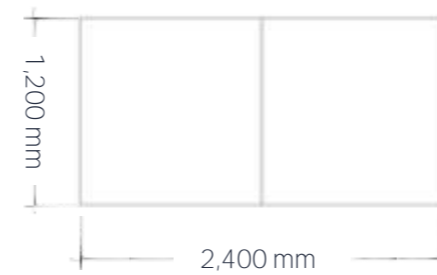

TILDE

Edition | 2024

Step into a world of elegance and functionality with the TILDE meeting table.

This stunning table boasts a pristine white top complemented by a black chamfered edge, creating a sleek contrast that catches the eye. Designed for the modern workspace, it features a discreet cable riser to keep your meetings clutter-free and organised. The table is supported by a robust black powder-coated frame, ensuring both durability and style.

TILDE

Edition | 2024

TILDE

Edition | 2024

Standard configuration

3 parts – 1 extension

4 parts – 2 extensions

5 parts – 3 extensions