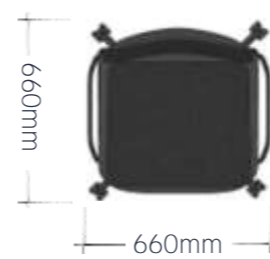

iSo-M

Edition | 2024

iSo-M Meeting Chair | Experience the perfect blend of style, comfort, and flexibility with the iSo-M Chair. Designed with a sleek, moulded polypropylene fibre backrest that seamlessly curves into the seat base, this chair offers ergonomic support and a modern aesthetic. allows for a smooth, unrestricted reclining experience letting you lean back with ease and comfort.

Sink into the fabric-padded seat, while the black powder-coated metal frame with fixed armrests provides stability and sophistication. Adaptability is at the core of this design, featuring an adjustable seat height function to cater to your personal comfort. Built on a sturdy 4-leg frame, the chair offers the choice between castors for mobility or glides for stability, ensuring it fits seamlessly into any setting. Ideal choice for collaborative spaces, meeting rooms, and dynamic work environments—bringing effortless style and ergonomic excellence to every space.