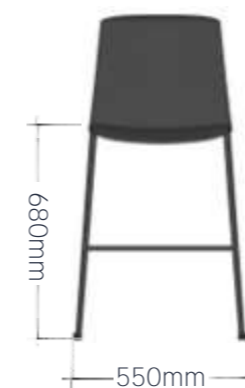

# ISO-H

Edition | 2024

iSo-H high stool | Offers an exceptional mix of practicality and modern design. Crafted with a durable polypropylene fibre backrest and seat, the stool is designed for comfort, while the upholstered fabric seat cushion adds extra softness, making it ideal for extended seating.

**The stool's frame features a black powder-coated steel tube** that not only provides robust support but also gives the piece a light, airy look that complements any environment. The clean sled base design allows for easy stacking, making the stool convenient to store when not in use.