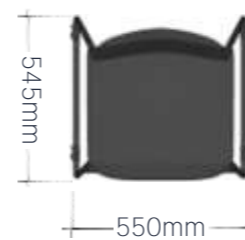

# ISO-H

Edition | 2024

iSo-H high stool | Offers an exceptional mix of practicality and modern design. Crafted with a durable polypropylene fibre backrest and seat, the stool is designed for comfort, while the upholstered fabric seat cushion adds extra softness, making it ideal for extended seating.

**The stool's frame features a black powder-coated steel tube** that not only provides robust support but also gives the piece a light, airy look that complements any environment. The clean sled base design allows for easy stacking, making the stool convenient to store when not in use.