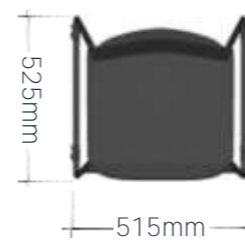

ISO-C

Edition | 2024

iSo-C café chair | A fully practical and stylish café chair, designed to enhance any room layout. The chair features foot caps that can be used to keep adjacent chairs in place, ensuring an organized and neat arrangement. The 12mm solid steel tube, coated in black powder, gives the chair a visually light and airy appearance. The clean sled base design ensures easy stacking, making it a convenient option for efficient storage.

With its minimalist polypropylene backrest and sharp black metal frame, the iSo-C Café Chair subtly plays with geometry and shadows, adding a refined touch to any room. Ideal for versatile settings—whether in cafés, meetings, conferences, or dining areas—this chair is a practical and space-saving solution for modern environments.