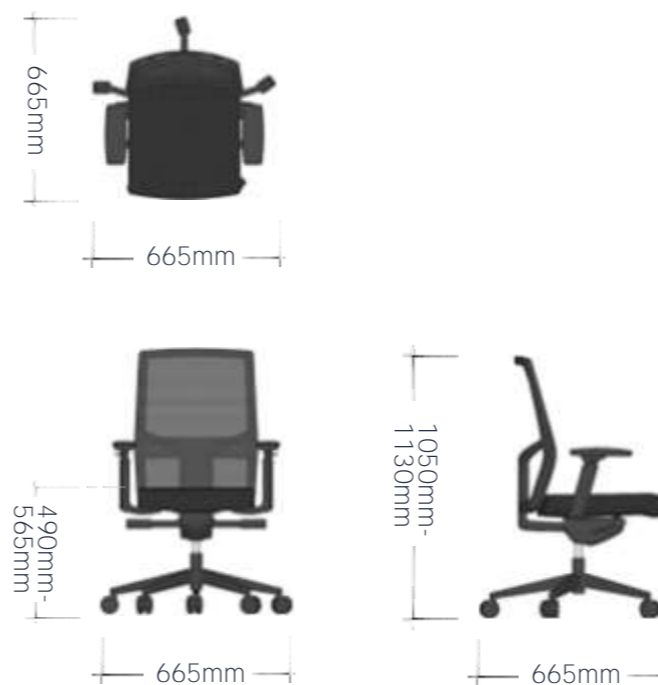

# WITTY

Edition | 2024

Witty Task Chair | The Witty task chair is thoughtfully designed for comfort and support during long hours at your desk. Featuring a black polypropylene lumbar support and a ratchet-adjustable backrest, it ensures you can find the perfect angle for your back. The breathable black mesh back and polypropylene frame provide ventilation and support, while the fabric-upholstered seat delivers superior comfort.

Equipped with 3D adjustable armrests with PU arm pads, the Witty chair allows for personalized arm positioning. Its multifunctional mechanism, including seat depth adjustment, ensures you can customize your seating experience. The chair is built with a durable black gas lift, a black nylon 5-star base, and smooth black PU casters for seamless mobility.

Designed with ergonomics at its core, the Witty task chair is an essential choice for those spending extended hours at their desk.