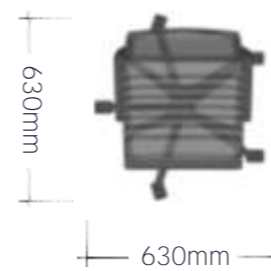

# POLY

(MID BACK)

Edition | 2024

Poly Mid-Back | The Poly chair offers excellent lumbar support with its sleek back curvature, ensuring optimal comfort for users. Its continuous seat and backrest, made of charcoal mesh fabric, give it a modern and airy appearance. The integrated armrests add to its professional look, making it suitable for any contemporary workspace. The chair comes with a 5-star base, available in black, and can be equipped with castors or glides for mobility. Additionally, the Poly is also available as a high-back option, providing versatility for different seating preferences.