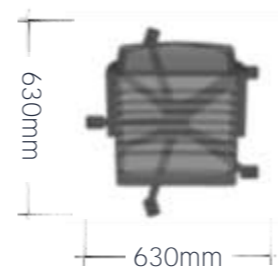

# POLY

(HIGH BACK)

Edition | 2024

Poly High-Back | The Poly chair offers excellent lumbar support with its curved back, ensuring comfort and style. Its charcoal mesh seat and backrest create a modern, airy aesthetic, while integrated armrests enhance its professional look. The black 5-star base is available with castors or glides for mobility. A mid-back version is also available for added versatility.