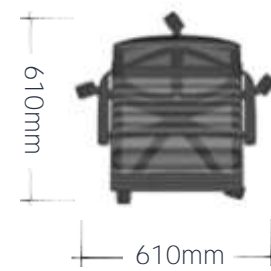

BARCA

(MID BACK)

Edition | 2024

Barca Mid-Back | With its sleek back curvature, the Barca provides the perfect lumbar support. The continuous seat and backrest in a charcoal mesh fabric present a crisp airy look and with its integrated armrests, this chair presents itself well in any modern and professional space. The 5-star base is available on castors, or on glides (optional) and finished all in black with a charcoal mesh. The Barca is also available as a high-back option.

A modern minimalist with a clearly defined structure conference chair. Well-known for its strong design elements and high functionality. Molded looped armrests are joined perfectly with a "Y" back support and lower structure to provide a light & elegant presence, allowing one to be cradled securely with comfort.