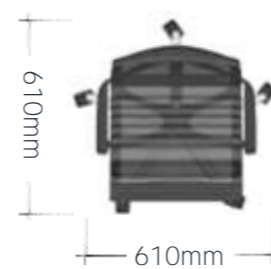

BARCA

(HIGH BACK)

Edition | 2024

Barca High-Back | With its sleek curved back, the Barca chair provides exceptional lumbar support. The continuous seat and backrest, crafted in charcoal mesh fabric, offer a crisp and airy appearance, while the integrated armrests enhance its modern aesthetic, making it an ideal choice for any professional space. The 5-star base comes with the option of castors or glides, all finished in black to complement the charcoal mesh.

This modern, minimalist chair boasts a clearly defined structure known for its strong design elements and high functionality. The molded looped armrests seamlessly connect to the "Y" back support and lower frame, creating a light and elegant presence while ensuring comfort and support for the user.