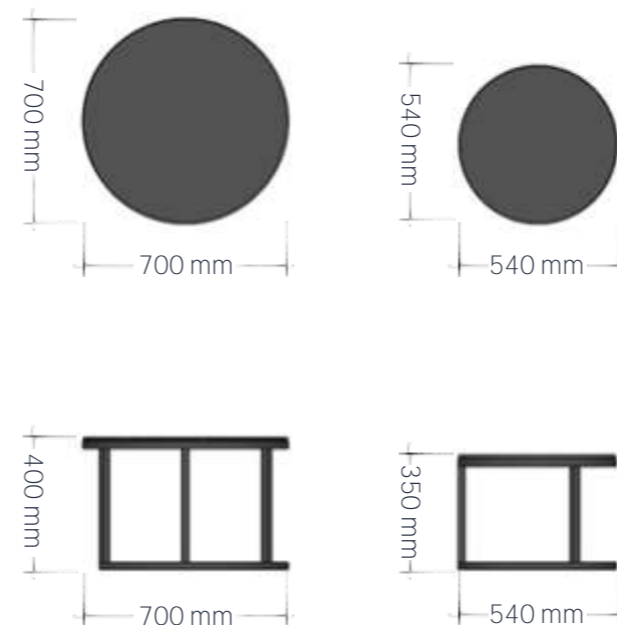

SOBRINA

Edition | 2024

This stylish round nest of coffee tables is the perfect addition to any modern space, blending sleek design with functionality.

Built with a durable black powder-coated metal frame, these tables are made to last.

The larger table is 700mm wide and 400mm tall, offering ample surface space for decor or coffee with friends.

The smaller table, measuring 550mm wide and 350mm tall, conveniently slides under the larger one, saving floor space and fitting perfectly in cozy corners or smaller rooms.

Workplace Designs
Architecture | Project Consultancy | Furniture | CAD & Graphics