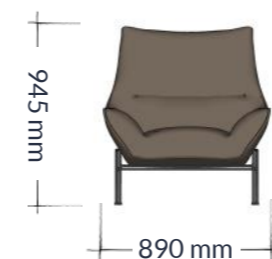

The Modena Accent Chair is a stunning addition to any space, projecting elegance and sophistication. Crafted with meticulous attention to detail, this accent chair is designed to enhance the aesthetic appeal of your surroundings.

Featuring a full foam seat and back cushion, the Modena ensures optimal comfort and support. Constructed with a sturdy metal inner frame, this chair guarantees durability and longevity. The metal leg-frame not only adds a touch of modernity but also provides stability and balance.

The Modena is upholstered in high-quality Italian leather that offers a wonderful sense of luxury and refinement.

Experience the perfect combination of functionality and aesthetics, making Modena an ideal choice for those who appreciate quality and sophistication.

As a wonderful companion, why not relax further with the equally beautiful, matching Montale leather footstool.