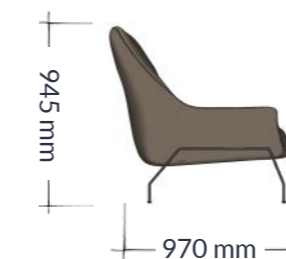

MODENA (& MONTALE)

Edition | 2024

Montale footstool also available.

The Modena Accent Chair is a stunning addition to any space, projecting elegance and sophistication. Crafted with meticulous attention to detail, this accent chair is designed to enhance the aesthetic appeal of your surroundings.

Featuring a full foam seat and back cushion, the Modena ensures optimal comfort and support. Constructed with a sturdy metal inner frame, this chair guarantees durability and longevity. The metal leg-frame not only adds a touch of modernity but also provides stability and balance.