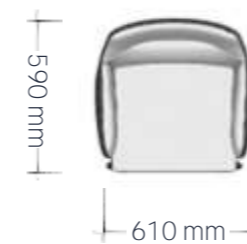

MARS

Edition | 2024

Introducing Mars, an exquisite small armchair exuding vintage charm with its timeless design.

Boasting a quilted retro back panel, this chair exudes elegance and sophistication.

Crafted with utmost attention to detail, Mars is the epitome of refinement. The inclusion of moulded armrests ensures absolute comfort, making it an ideal choice for those seeking both style and relaxation.